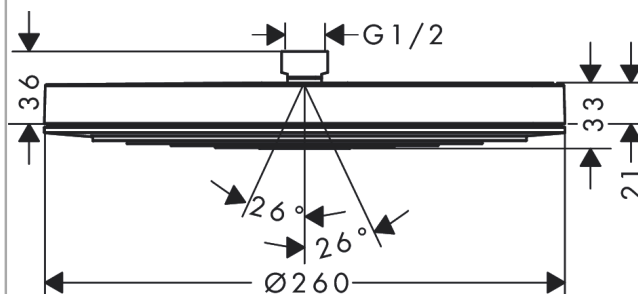

##### product features

- shower head size: 260 mm
- spray type: PowderRain
- Fast Drain empties the overhead shower from an angle of 10°
- ball-joint: overhead shower angle adjustable
- material spray disc: plastic
- spray disc surface: graphite
- maximum flow rate at 3 bar: 12,3 l/min
- flow rate PowderRain spray (at 3 bar): 12,3 l/min
- minimum flow pressure: 1 bar
- installation: ceiling or wall
- connection thread G ½
- connection dimension: DN15

#### Scale drawing